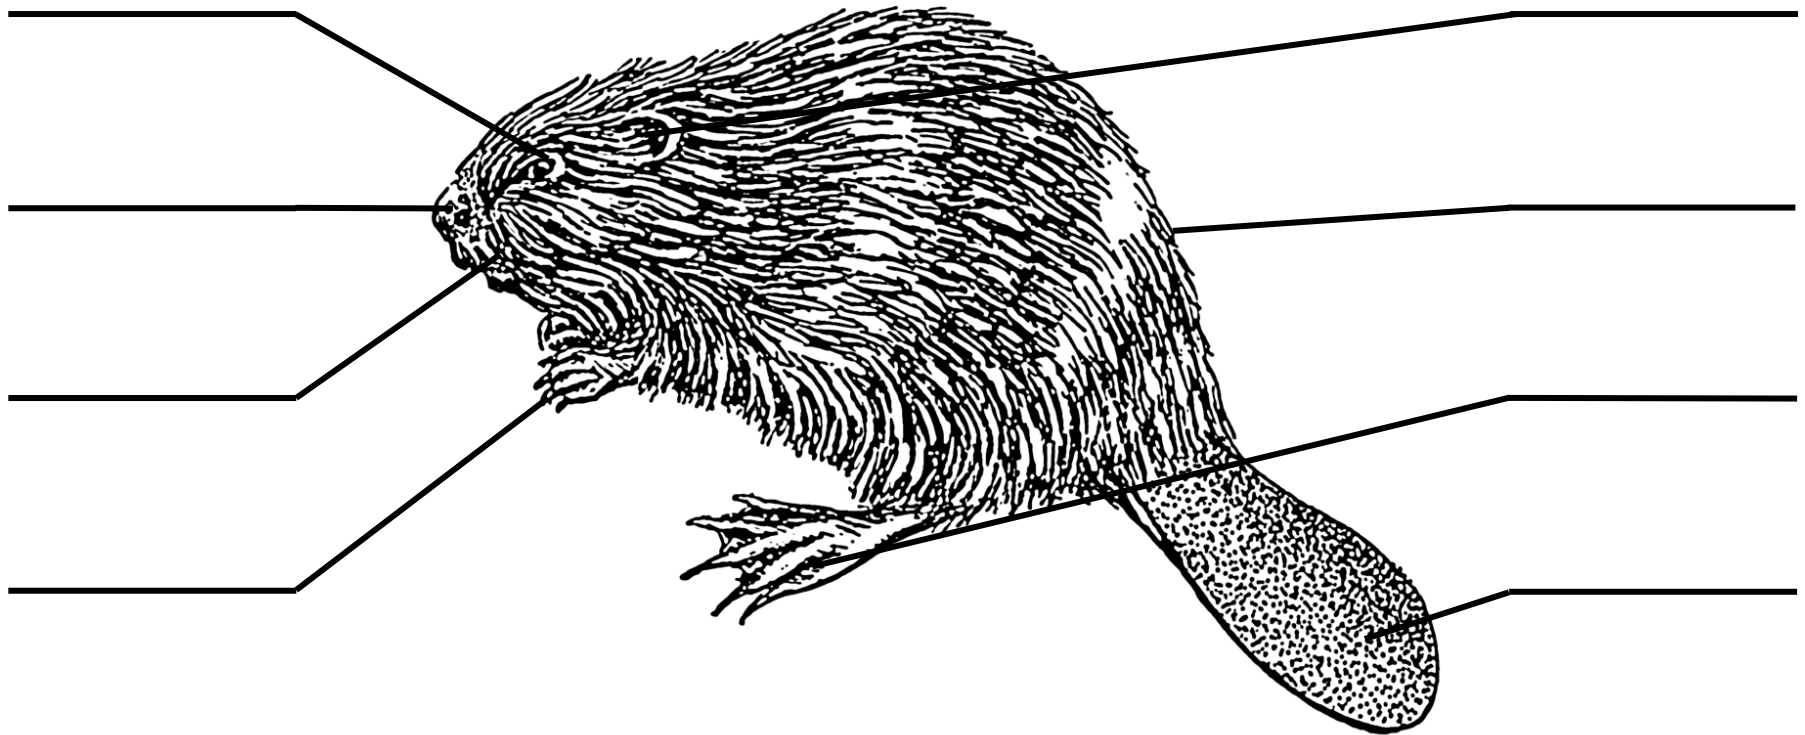

Label the Parts of the American Beaver

- | | | |
|--------------------|----------------------|------------|
| Webbed Back Feet | Incisor Front Teeth | Ear Valves |
| Paddle-Shaped Tail | See-Through Eye Lids | Nose Valve |
| Waterproof Fur | Five-Fingered Hands | |